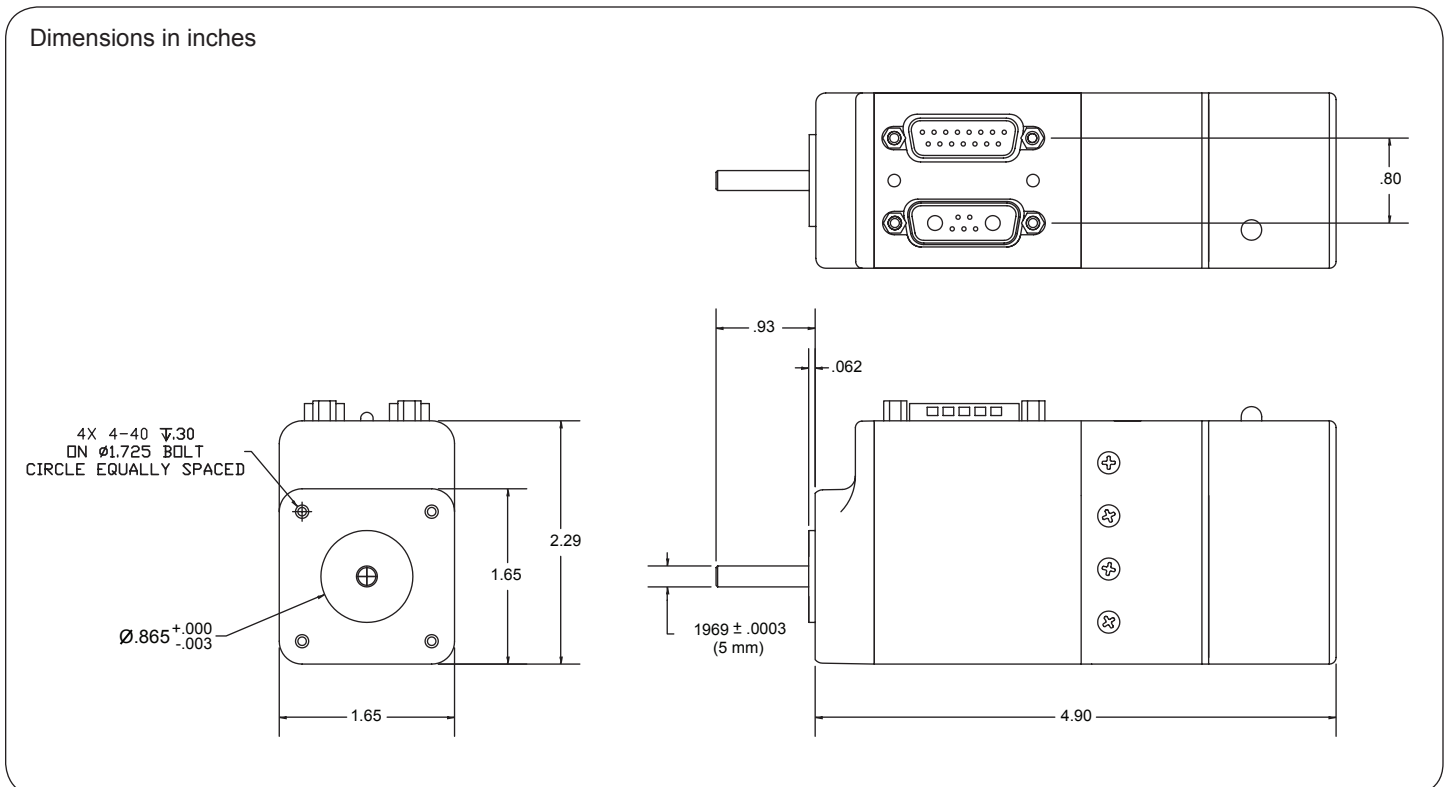

Animatics SmartMotor SM1720D85C

Animatics SmartMotor SM1720D85C with Brake

Animatics SmartMotor SM2315D, SM2315DT, SM2316D, SM2316DT

Dimensions in inches

Animatics SmartMotor SM2315D, SM2315DT, SM2316D, SM2316DT Motor with Ethernet

Dimensions in inches

Animatics SmartMotor SM2315D, SM2315DT, SM2316D, SM2316DT Motor with Profibus

(Plus firmware standard, except the SM2315D and SM2315DT)

Dimensions in inches

Animatics SmartMotor SM2315D, SM2315DT, SM2316D, SM2316DT Motor with CANopen

Dimensions in inches

Animatics SmartMotor SM2315D, SM2315DT, SM2316D, SM2316DT Motor with Brake and Ethernet

Dimensions in inches

Animatics SmartMotor SM2337D, SM2337DT Motor

Dimensions in inches

Animatics SmartMotor SM2337D, SM2337DT Motor with Brake