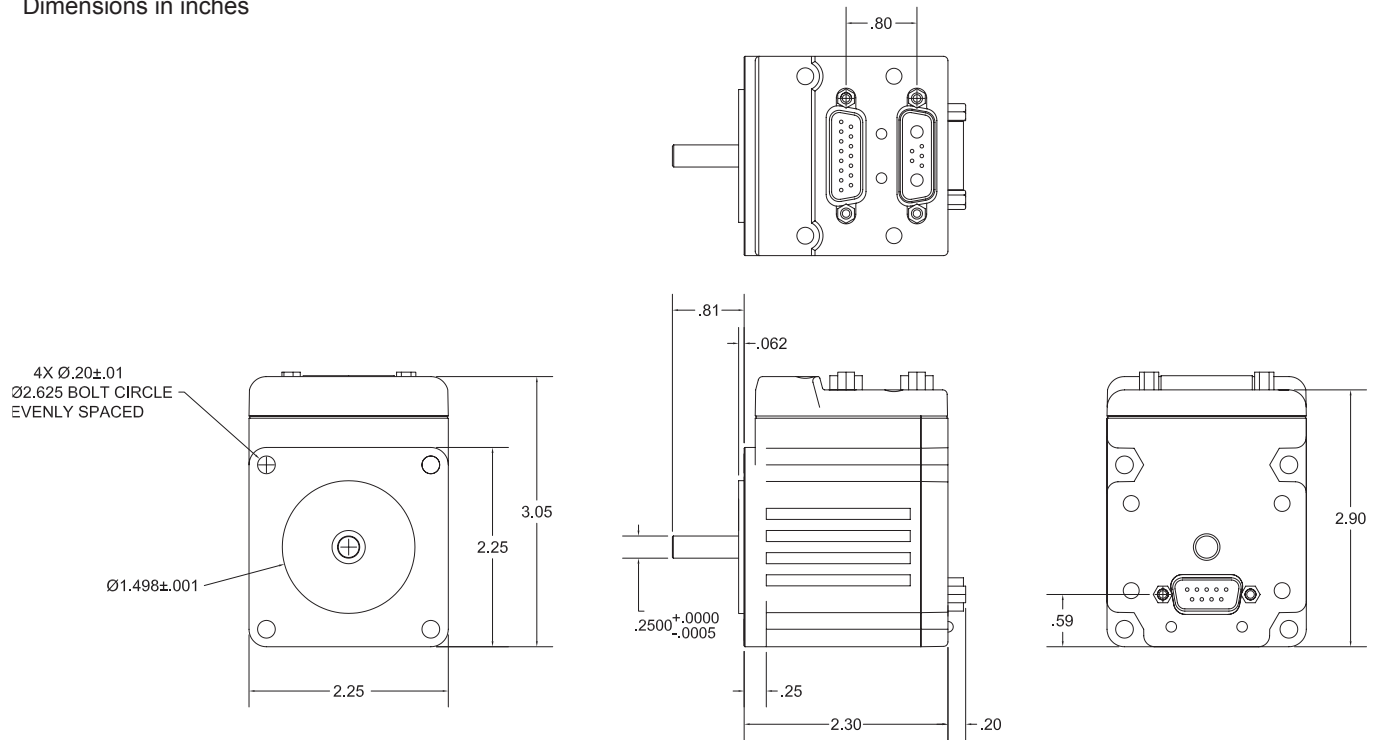

Animatics SmartMotor SM1720D85C

Animatics SmartMotor SM1720D85C with Brake

Animatics SmartMotor SM2315D, SM2315DT, SM2316D, SM2316DT

Dimensions in inches

Animatics SmartMotor SM2315D, SM2315DT, SM2316D, SM2316DT Motor with Ethernet

Dimensions in inches

Animatics SmartMotor SM2315D, SM2315DT, SM2316D, SM2316DT Motor with Profibus

(Plus firmware standard, except the SM2315D and SM2315DT)

Dimensions in inches

Animatics SmartMotor SM2315D, SM2315DT, SM2316D, SM2316DT Motor with CANopen

Dimensions in inches

Animatics SmartMotor SM2315D, SM2315DT, SM2316D, SM2316DT Motor with Brake and Ethernet

Dimensions in inches

Animatics SmartMotor SM2337D, SM2337DT Motor

Dimensions in inches

Animatics SmartMotor SM2337D, SM2337DT Motor with Brake