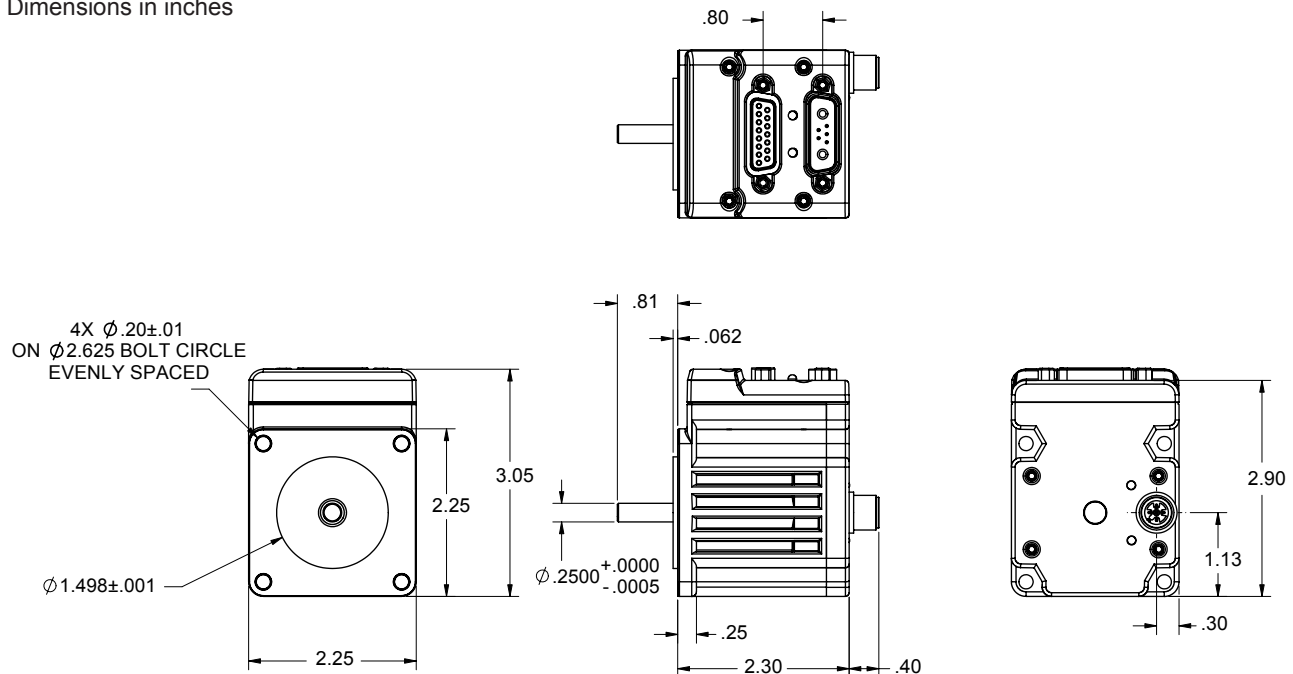

Dimensions in inches

Animatics SmartMotor SM2315D, SM2315DT, SM2316D, SM2316DT Motor with Profibus

(Plus firmware standard, except the SM2315D and SM2315DT)

Dimensions in inches

Animatics SmartMotor SM2315D, SM2315DT, SM2316D, SM2316DT Motor with CANopen

Dimensions in inches

Animatics SmartMotor SM2315D, SM2315DT, SM2316D, SM2316DT Motor with Brake and Ethernet

Dimensions in inches

Animatics SmartMotor SM2337D, SM2337DT Motor

Dimensions in inches

Animatics SmartMotor SM2337D, SM2337DT Motor with Brake