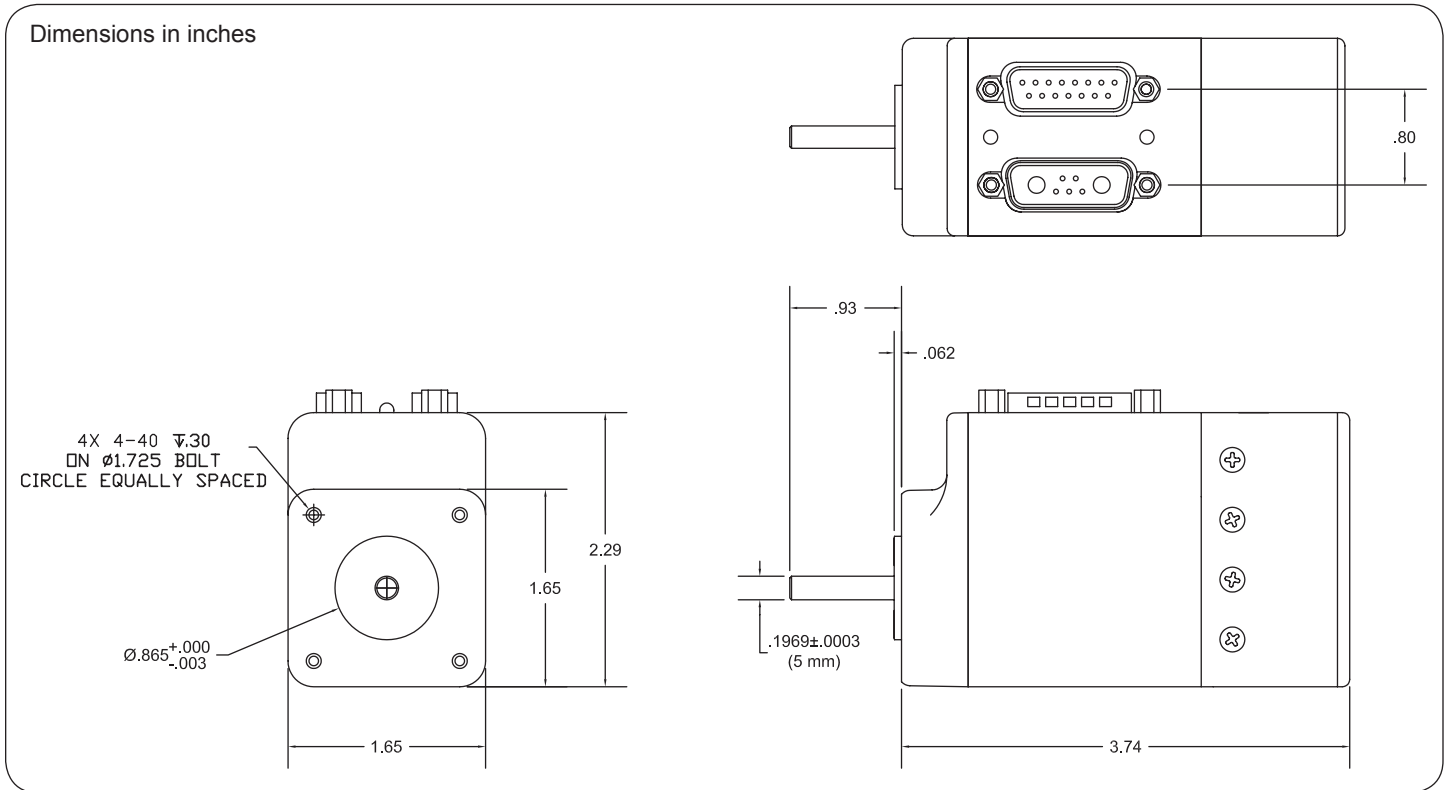

Animatics SmartMotor SM1720D85C

Animatics SmartMotor SM1720D85C with Brake

Animatics SmartMotor SM2315D, SM2315DT, SM2316D, SM2316DT

Dimensions in inches

Animatics SmartMotor SM2315D, SM2315DT, SM2316D, SM2316DT Motor with Ethernet

Dimensions in inches

Animatics SmartMotor SM2315D, SM2315DT, SM2316D, SM2316DT Motor with Profibus

(Plus firmware standard, except the SM2315D and SM2315DT)

Dimensions in inches

Animatics SmartMotor SM2315D, SM2315DT, SM2316D, SM2316DT Motor with CANopen

Dimensions in inches

Animatics SmartMotor SM2315D, SM2315DT, SM2316D, SM2316DT Motor with Brake and Ethernet

Dimensions in inches

Animatics SmartMotor SM2337D, SM2337DT Motor

Dimensions in inches

Animatics SmartMotor SM2337D, SM2337DT Motor with Brake