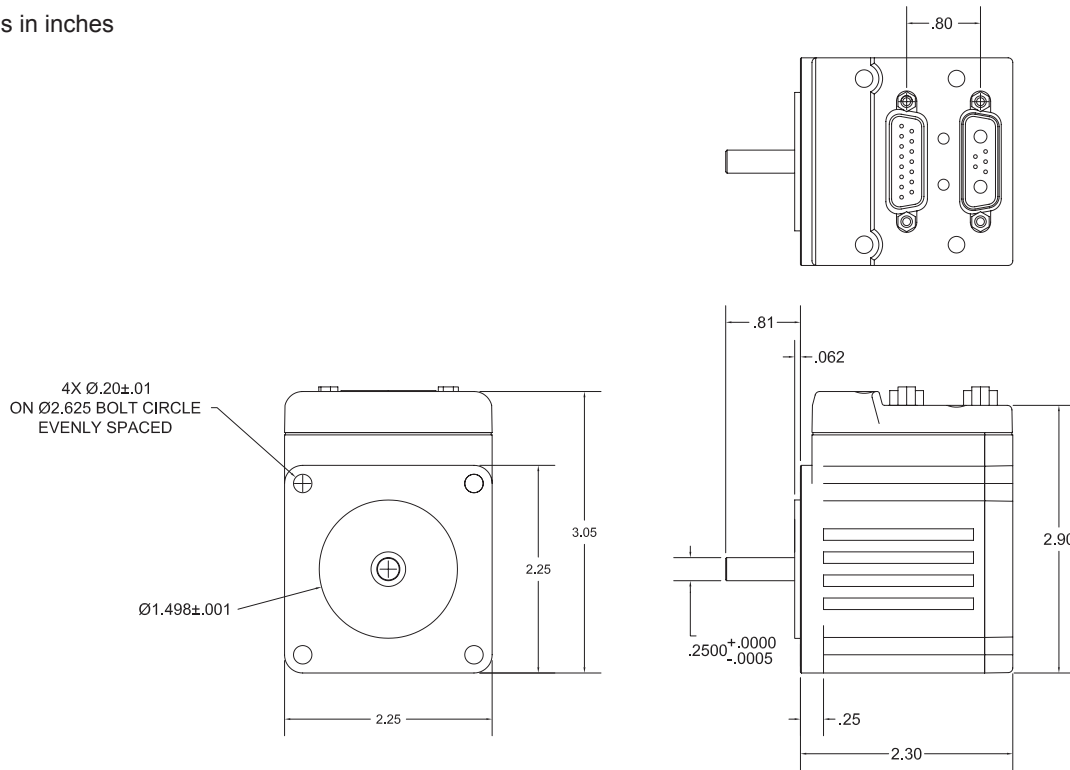

Animatics SmartMotor SM1720D85C

Animatics SmartMotor SM1720D85C with Brake

Animatics SmartMotor SM2315D, SM2315DT, SM2316D, SM2316DT

Dimensions in inches

Animatics SmartMotor SM2315D, SM2315DT, SM2316D, SM2316DT Motor with Ethernet

Dimensions in inches

Animatics SmartMotor SM2315D, SM2315DT, SM2316D, SM2316DT Motor with Profibus

(Plus firmware standard, except the SM2315D and SM2315DT)

Dimensions in inches

Animatics SmartMotor SM2315D, SM2315DT, SM2316D, SM2316DT Motor with CANopen

Dimensions in inches

Animatics SmartMotor SM2315D, SM2315DT, SM2316D, SM2316DT Motor with Brake and Ethernet

Dimensions in inches

Animatics SmartMotor SM2337D, SM2337DT Motor

Dimensions in inches

Animatics SmartMotor SM2337D, SM2337DT Motor with Brake