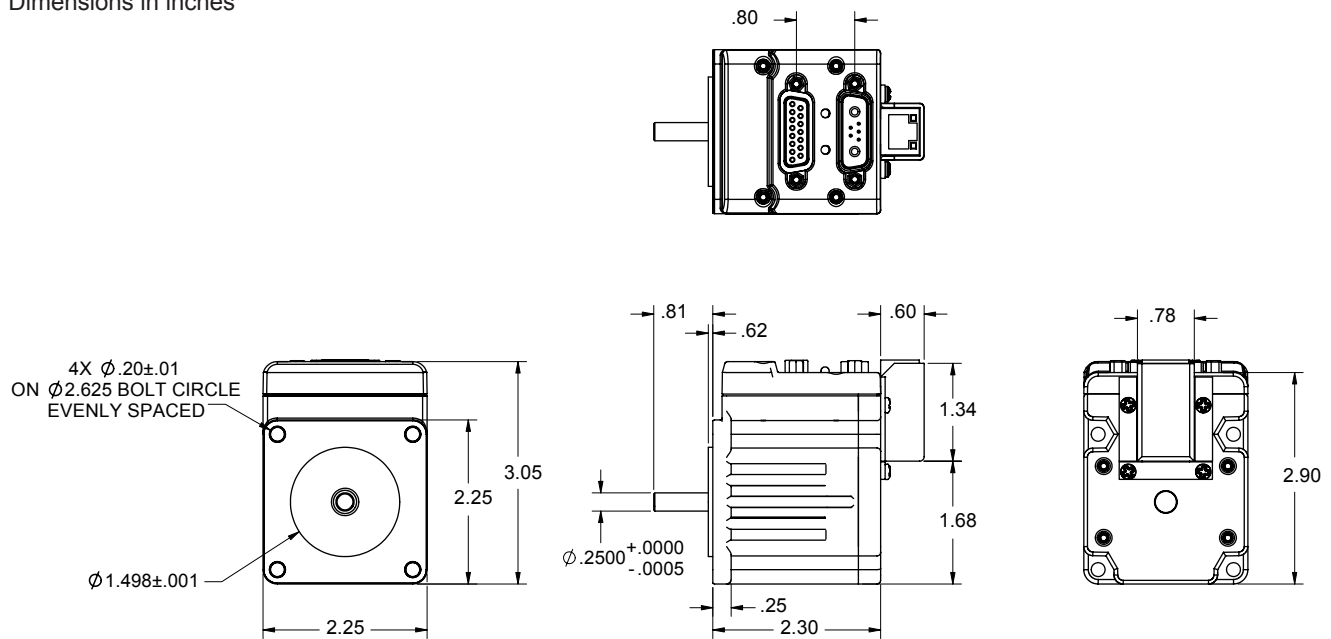

Animatics SmartMotor SM1720D85C

Animatics SmartMotor SM1720D85C with Brake

Animatics SmartMotor SM2315D, SM2315DT, SM2316D, SM2316DT

Dimensions in inches

Animatics SmartMotor SM2315D, SM2315DT, SM2316D, SM2316DT Motor with Ethernet

Dimensions in inches

Animatics SmartMotor SM2315D, SM2315DT, SM2316D, SM2316DT Motor with Profibus

(Plus firmware standard, except the SM2315D and SM2315DT)

Dimensions in inches

Animatics SmartMotor SM2315D, SM2315DT, SM2316D, SM2316DT Motor with CANopen

Dimensions in inches

Animatics SmartMotor SM2315D, SM2315DT, SM2316D, SM2316DT Motor with Brake and Ethernet

Dimensions in inches

Animatics SmartMotor SM2337D, SM2337DT Motor

Dimensions in inches

Animatics SmartMotor SM2337D, SM2337DT Motor with Brake