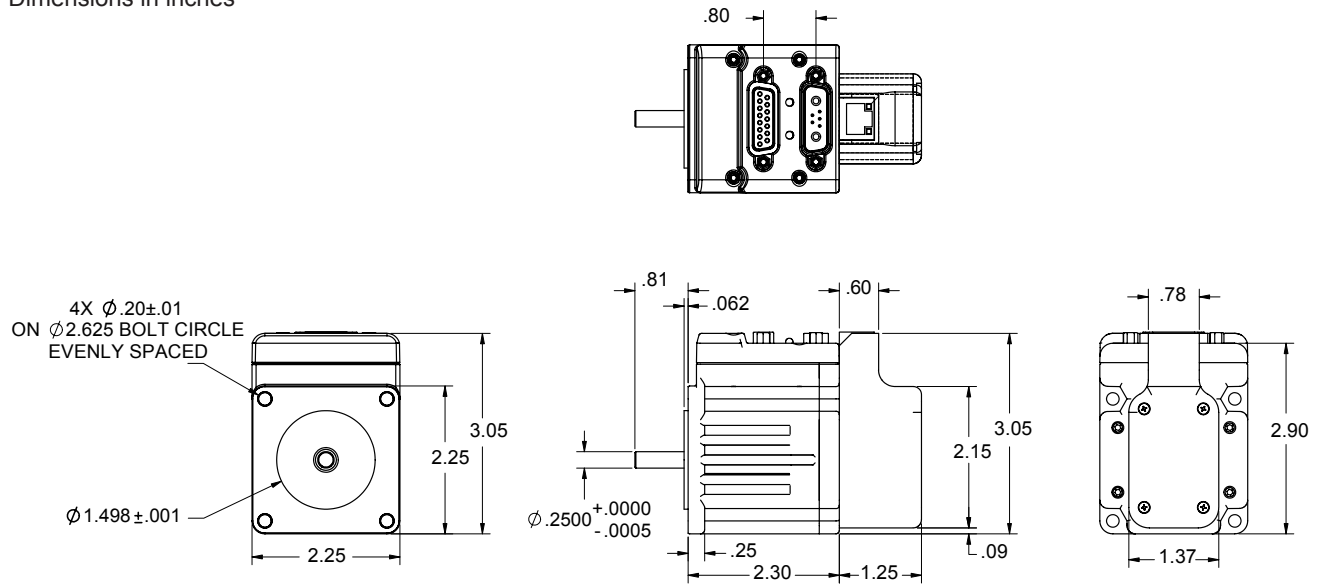

Dimensions in inches

Animatics SmartMotor SM2315D, SM2315DT, SM2316D, SM2316DT Motor with Profibus

(Plus firmware standard, except the SM2315D and SM2315DT)

Dimensions in inches

Animatics SmartMotor SM2315D, SM2315DT, SM2316D, SM2316DT Motor with CANopen

Dimensions in inches

Animatics SmartMotor SM2315D, SM2315DT, SM2316D, SM2316DT Motor with Brake and Ethernet

Dimensions in inches

Animatics SmartMotor SM2337D, SM2337DT Motor

Dimensions in inches

Animatics SmartMotor SM2337D, SM2337DT Motor with Brake