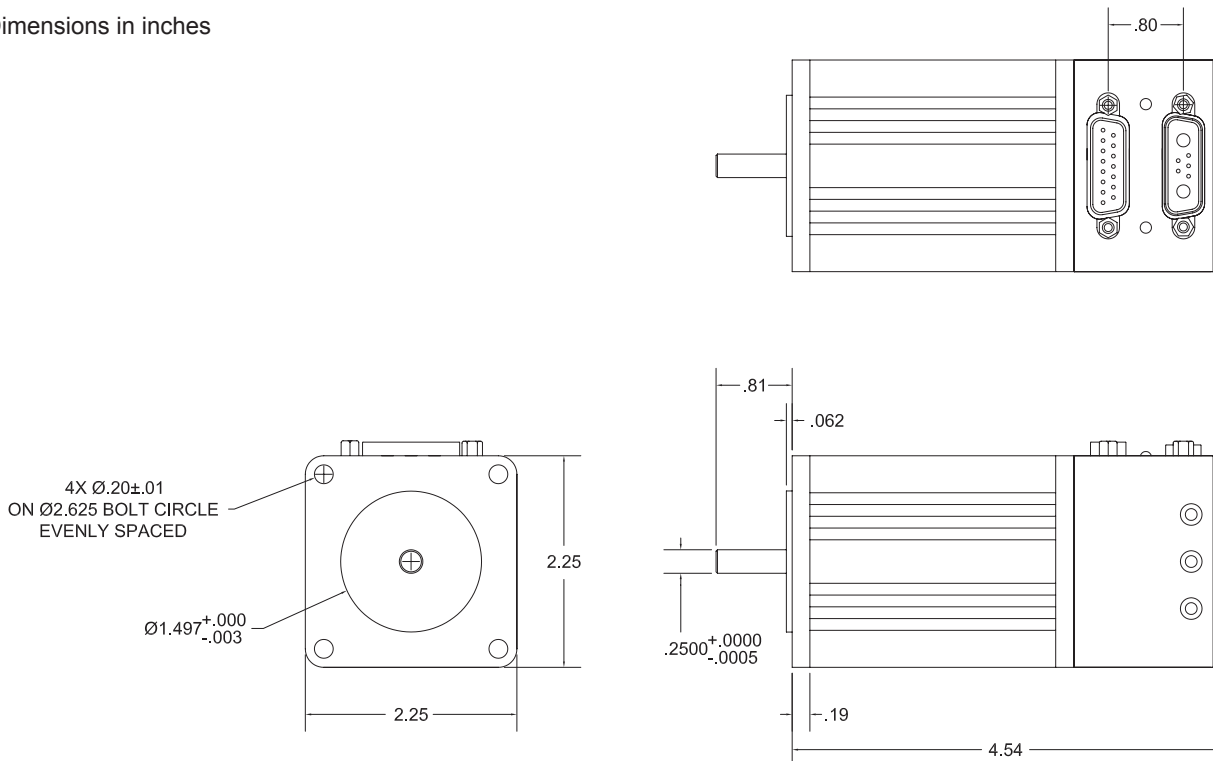

Dimensions in inches

Animatics SmartMotor SM2315D, SM2315DT, SM2316D, SM2316DT Motor with Brake and Ethernet

Dimensions in inches

Animatics SmartMotor SM2337D, SM2337DT Motor

Dimensions in inches

Animatics SmartMotor SM2337D, SM2337DT Motor with Brake