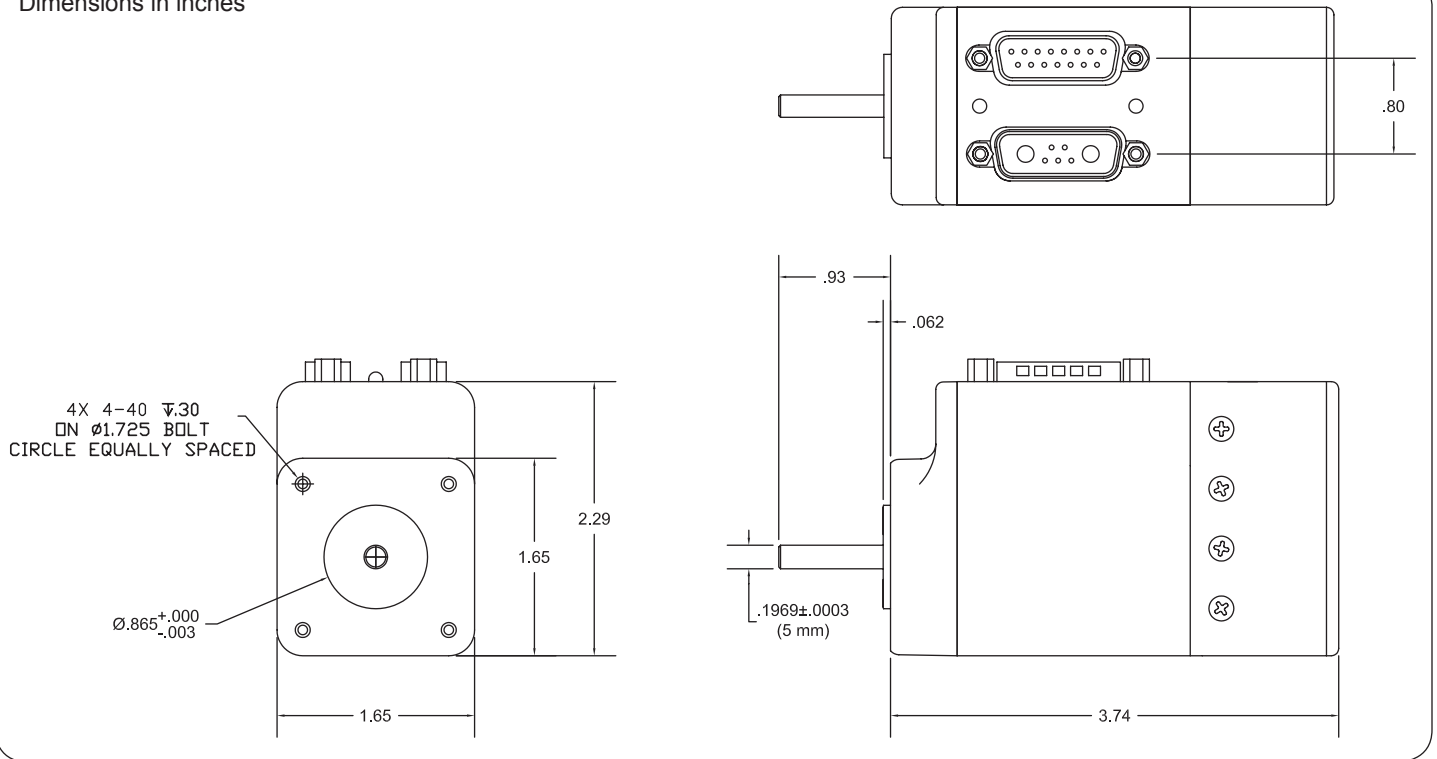

Animatics SmartMotor SM1720D85C

Dimensions in inches

Animatics SmartMotor SM1720D85C with Brake

Dimensions in inches